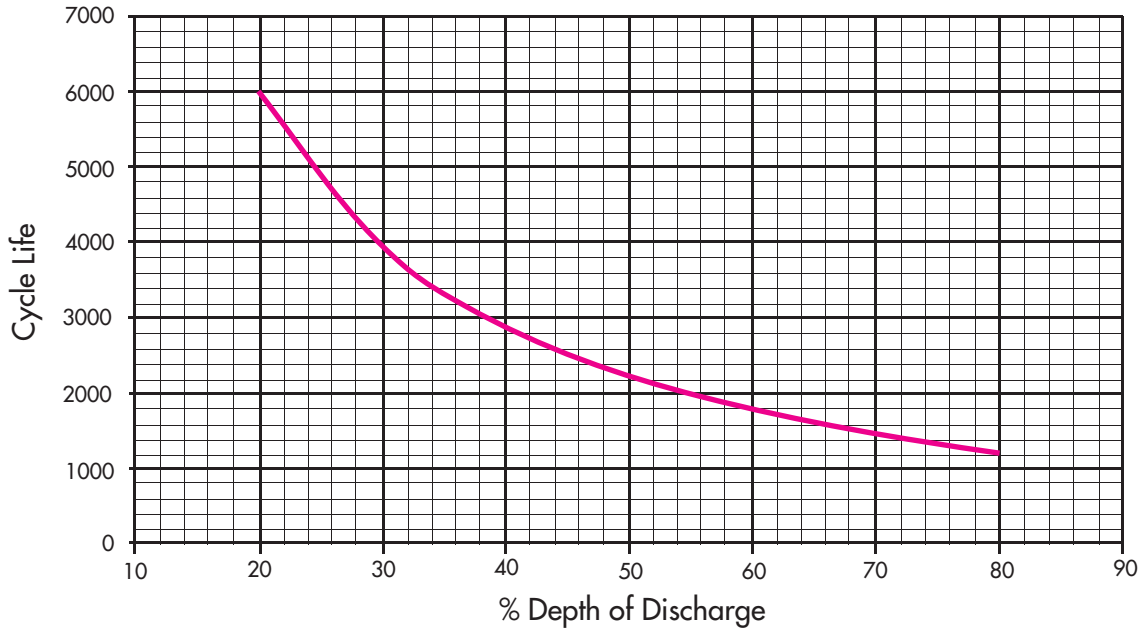

DOD Vs CYCLE LIFE OF 12V GEL AT 27° C

TEMPERATURE Vs CAPACITY

Technical specifications are subject to change without prior notice.
Battery image shown is indicative and may vary from the actual.

CHADHA POWER