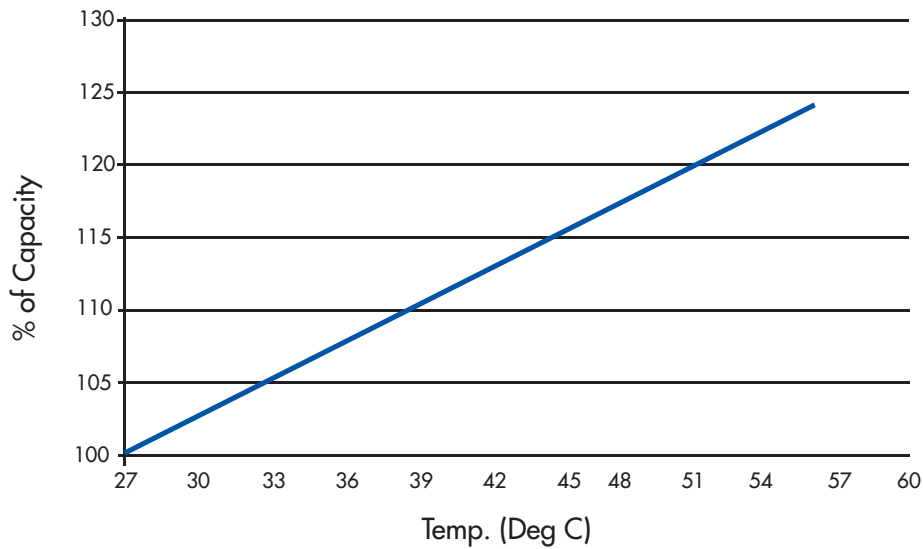

DOD Vs CYCLE LIFE OF 12V GEL AT 27° C

TEMPERATURE Vs CAPACITY

Technical specifications are subject to change without prior notice.
Battery image shown is indicative and may vary from the actual.

CHADHA POWER